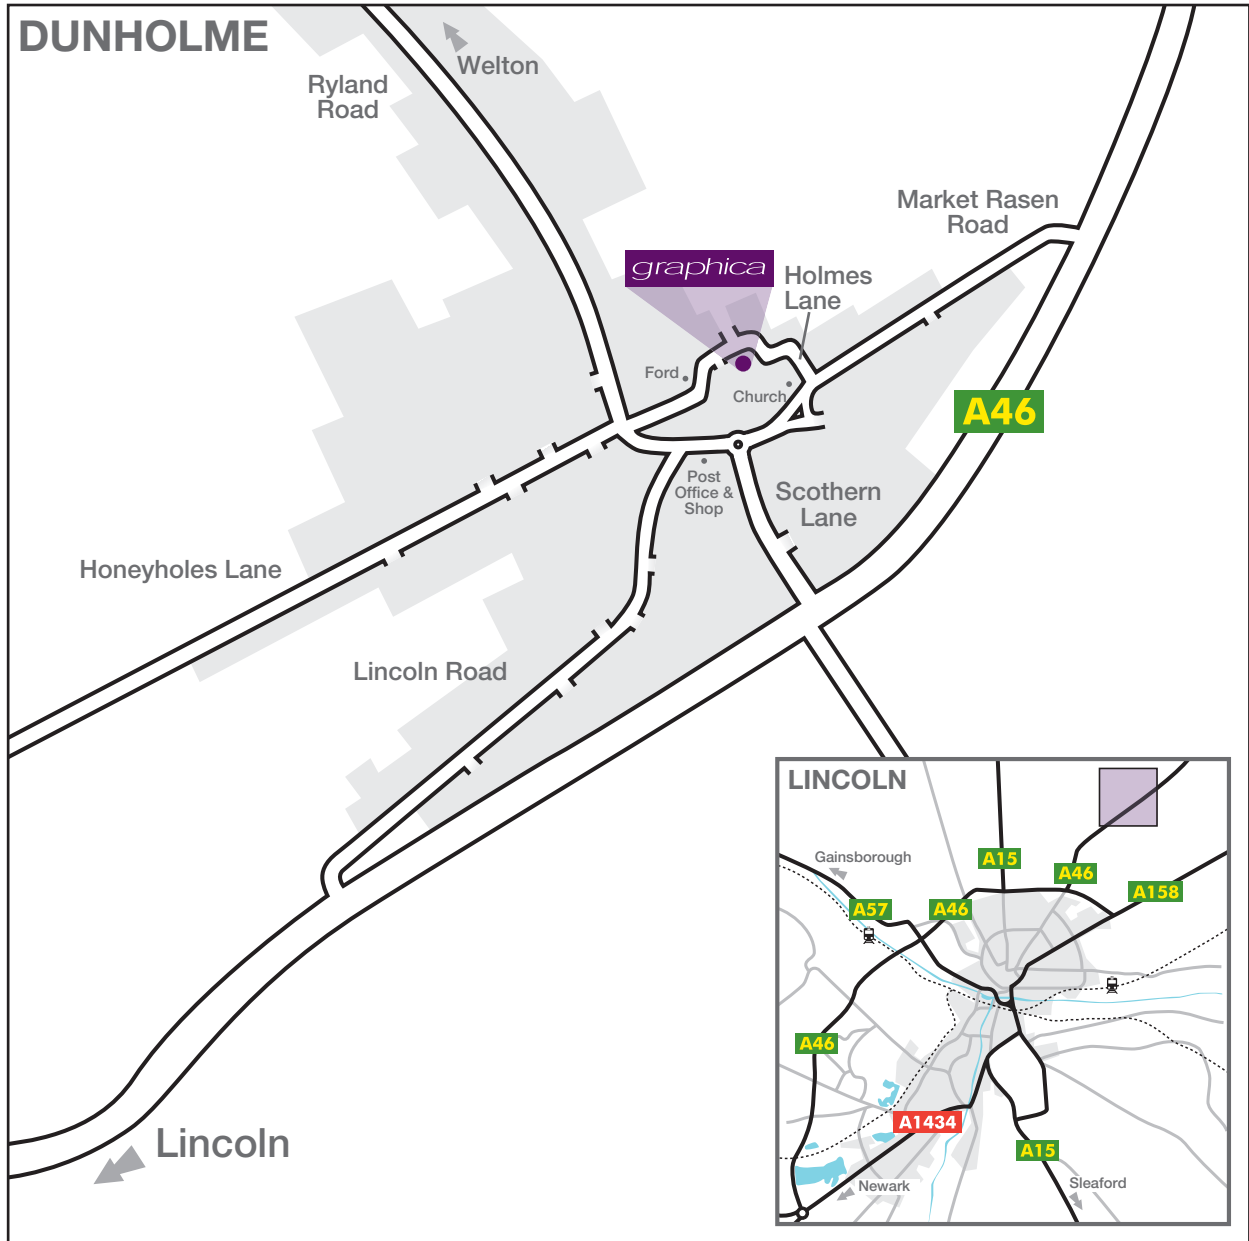

# HOW TO FIND US

# MAP

## DIRECTIONS

From Lincoln, travel North along the A46 toward Grimsby.  
Turn left onto Scothern Lane into Dunholme, then follow the road until the mini-roundabout.  
Turn right onto Market Rasen Road then left onto Holmes Lane.  
We are past the church, behind the Old Dairy.

## ADDRESS

Graphica Lincoln Ltd  
Greystones 'The Old Dairy'  
Holmes Lane  
Dunholme  
Lincoln  
LN2 3QT